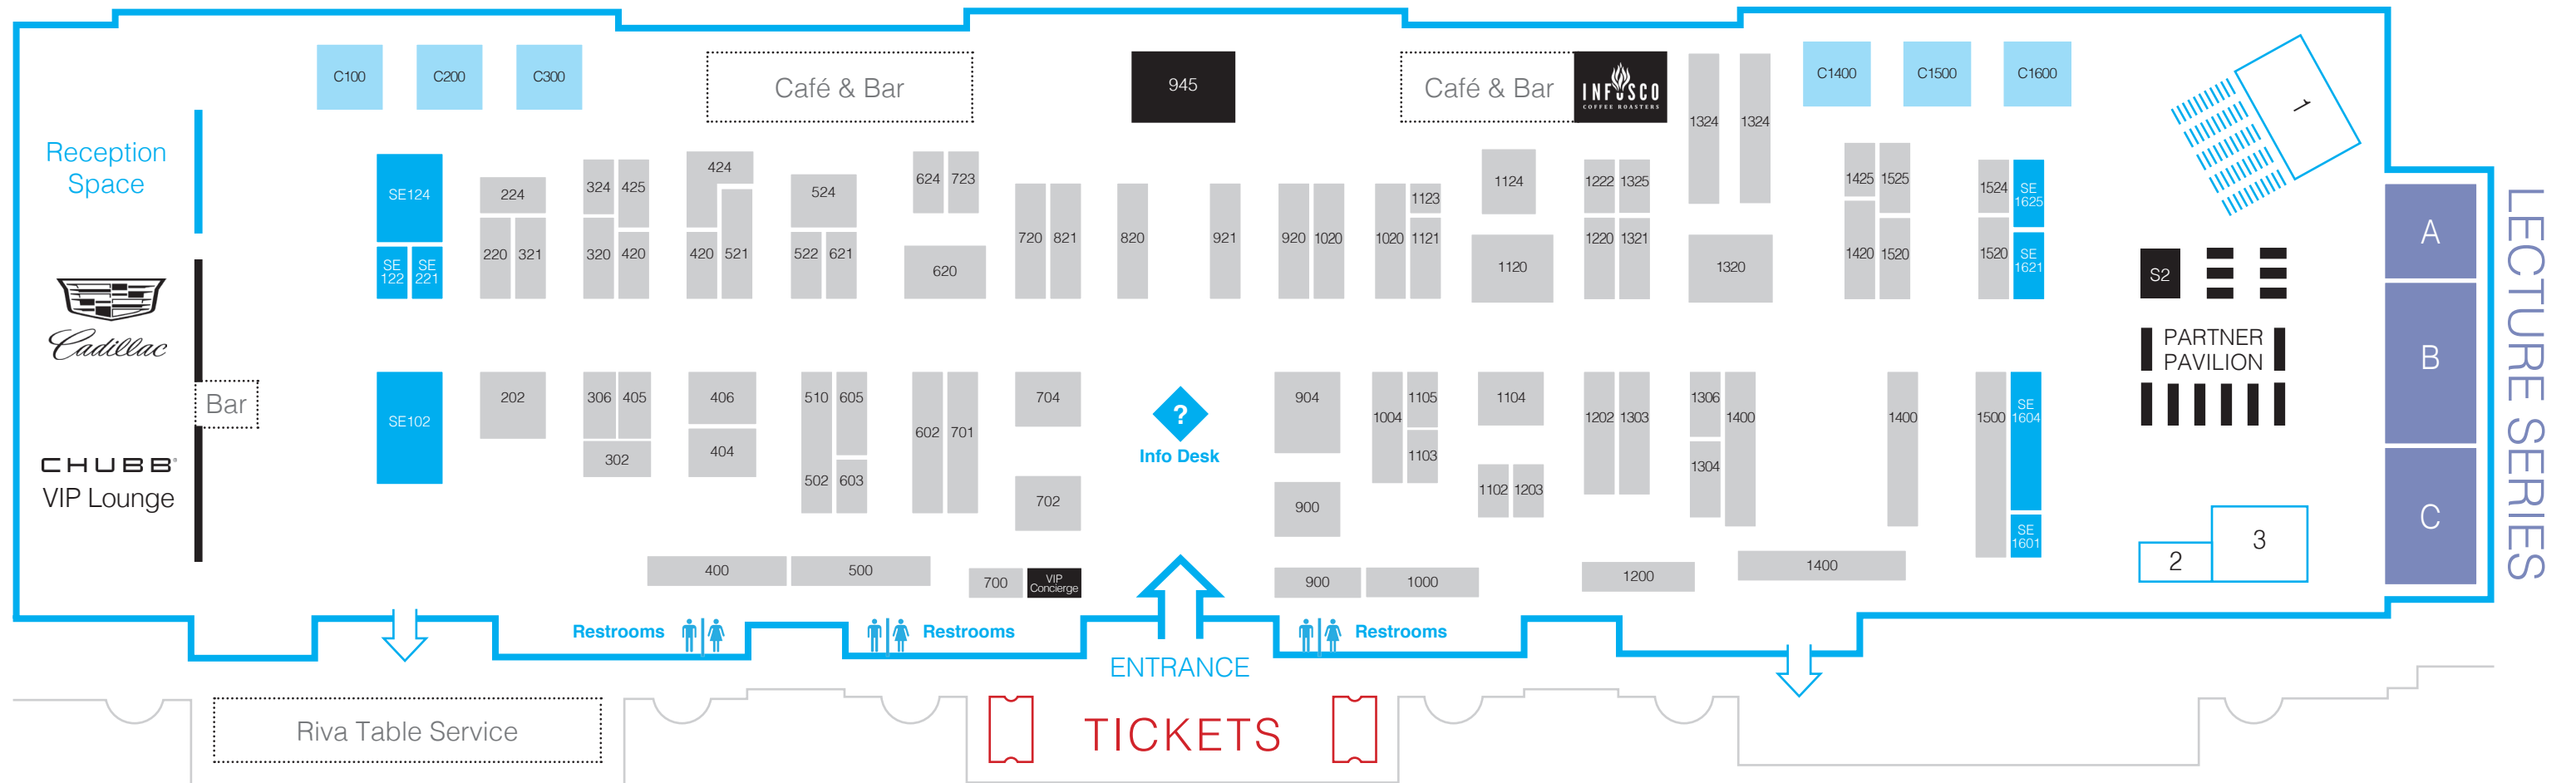

SOFA CHICAGO 2016

Aaron Faber Gallery	1121	Gladwell and Patterson	1321	Okay Spark	1500
Abmeyer + Wood Fine Art	704	Habatat Galleries	1400	Option Art and CREA	605
Adam Blaue Gallery	1202	Hagoromo Projects	224	Orígenes Gallery	1222
Adamar Fine Arts	624	HAVOC Gallery	400	Orley Shabahang	621
AiBo Gallery	521	Hawk Galleries	701	Palette Contemporary Art and Craft	420
Alida Anderson Art Projects, LLC	500	Hedone Gallery	1103	Pascoe and Company	1525
Ann Nathan Gallery	820	Heller Gallery	920	Pistachios	1304
Bender Gallery	1303	Hive Contemporary	1420	projects+ gallery	1102
Berengo Studio	1124	Jean Albano Gallery	405	Richard Norton Gallery	700
Blue Rain Gallery	1104	Jeffrey Breslow Gallery	1424	Schantz Galleries	620
Blue Spiral 1	1520	John Natsoulas Gallery	1306	Sokyo Gallery	1203
browngrotta arts	921	The K. Allen Gallery	424	Studio 21 Fine Art	602
Charon Kransen Arts	1004	Kathryn Markel Fine Arts	404	TAI Modern	1105
Chesterfield Gallery	1524	Kiel Arto Design	324	Tansey Contemporary	1120
Christopher Martin Gallery	321	Kirra Galleries	702	ten Contemporary	1220
Contemporary Artifact	510	Kirsten Muenster Projects	502	Traver Gallery	900
Cordesa Fine Art	723	Korea Craft & Design Foundation	1320	Villa del Arte Galleries	202
Donna Schneier Fine Arts	522	Long-Sharp Gallery	1123	Volume Gallery	720
Duane Reed Gallery	1020	Maria Elena Kravetz	1324	Wexler Gallery	904
Galerie Noel Guyomarc'h	603	Mattson's Fine Art	524	Winterowd Fine Art	1000
Galerie Zuger / Aspen Grove Fine Art	1200	Maurine Littleton Gallery	821	Xylem Gallery	425
Gallery Sausalito	302	Modus Art Gallery	320	Youyuusya Gallery	1325
George Billis Gallery	306	Next Step Studio	220	Yvel	406