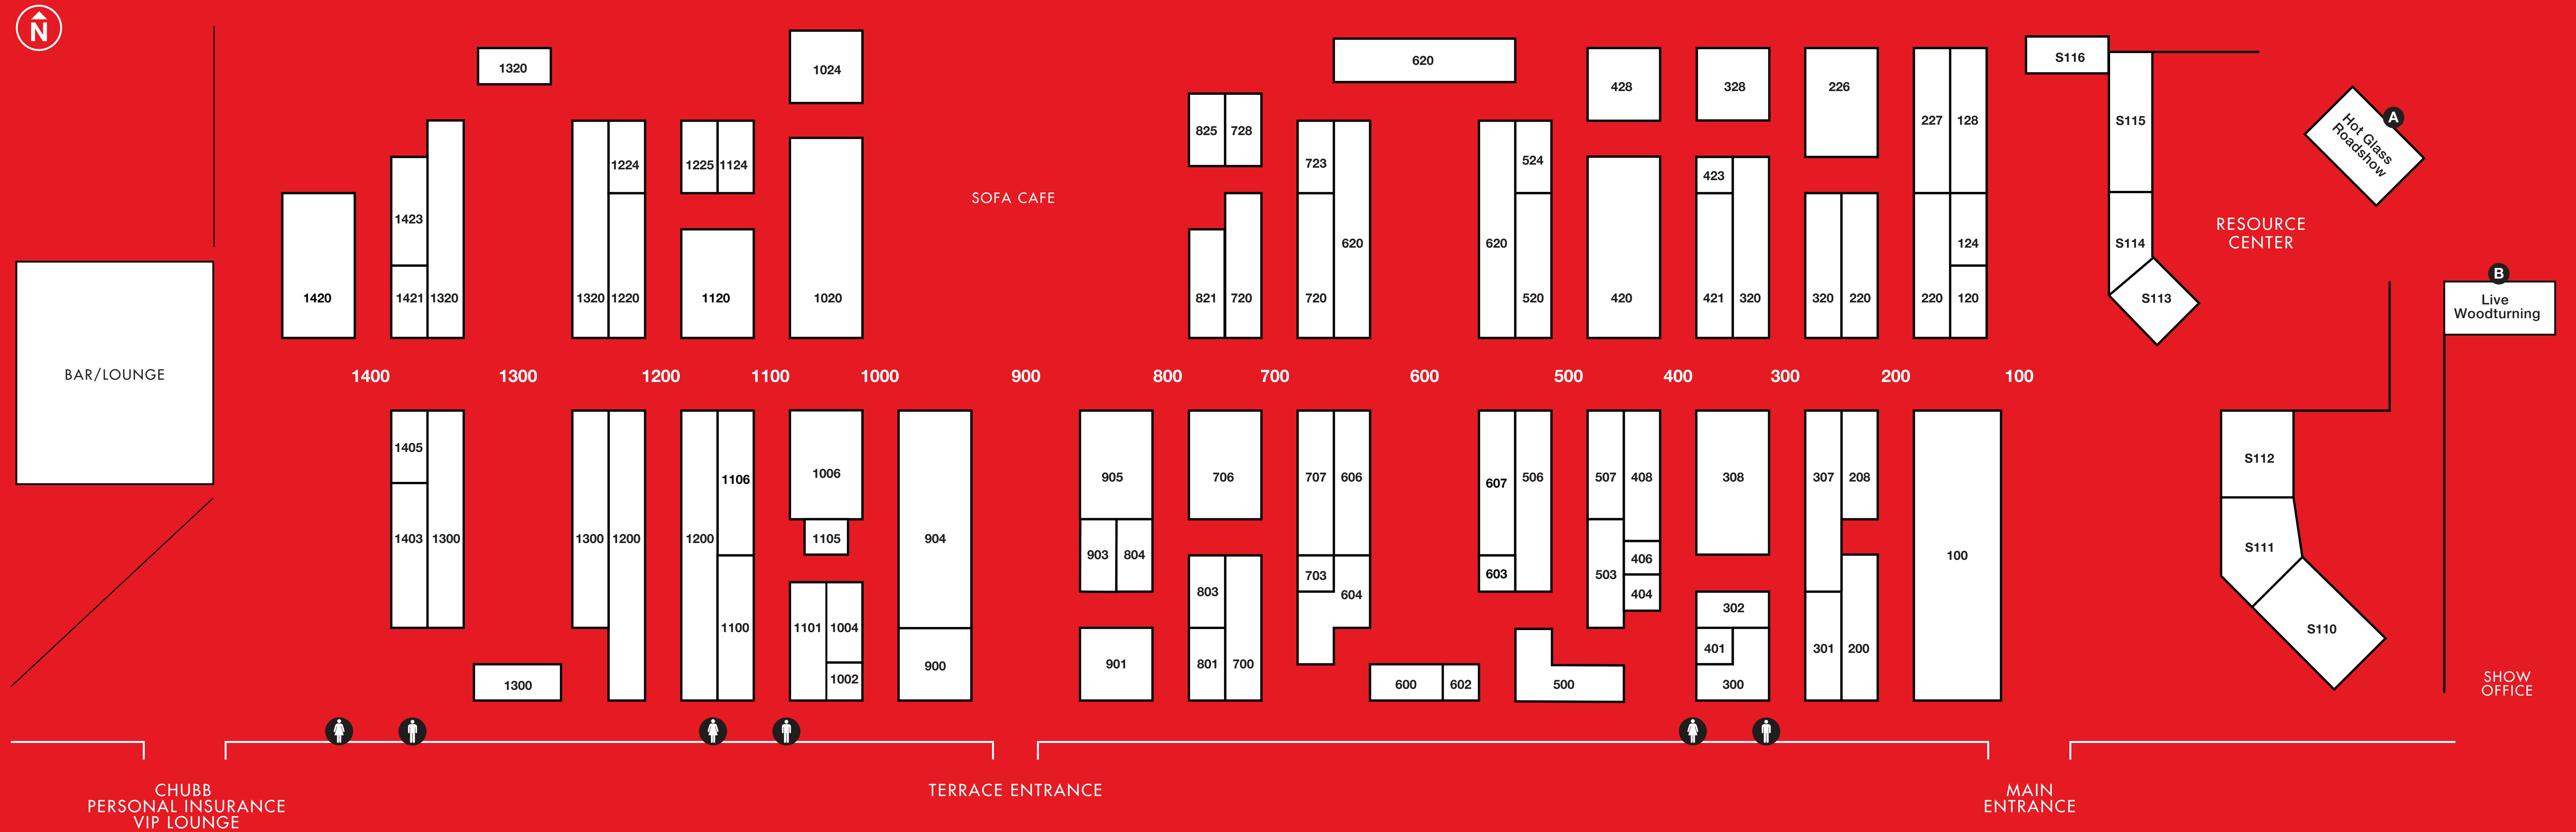

SOFA CHICAGO 2009 The 16th Annual Sculpture Objects & Functional Art Fair

Exhibiting Galleries

Aaron Faber Gallery	.707
Adamar Fine Art	.328
Ann Nathan Gallery	.307
Barry Friedman Ltd.	.308
Berengo Studio 1989	.900
Blue Rain Gallery	.904
Bullseye Gallery	.607
Chappell Gallery	.901
Charon Kransen Arts	.208
Chiaroscuro Contemporary Art	.723
Crawford Contemporary	.903
CREA Gallery	.226
D & M Fine Arts Ltd.	.1124
DC and Company	.1225
The Dancing Hands Gallery	.1423
del Mano Gallery	.1300
DHR Music Experience	S116
Donna Schneier Fine Arts	.1106

Solo at SOFA

Bullseye Gallery presents Klaus Moje	.603
Ferrin Gallery presents Anne Lemanski	.1105
Higgins Harte International Galleries presents Rascal	.602
Lafrenière & Pai Gallery presents Anna Williams	.1002
Maria Elena Kravetz presents Maria Moreno	.423
Next Step Studio & Gallery presents Albert Young	.703
Option Art presents Susan Low-Beer	.401
Sienna Gallery presents Arthur Hash and Lauren Kalman	.404 & 406